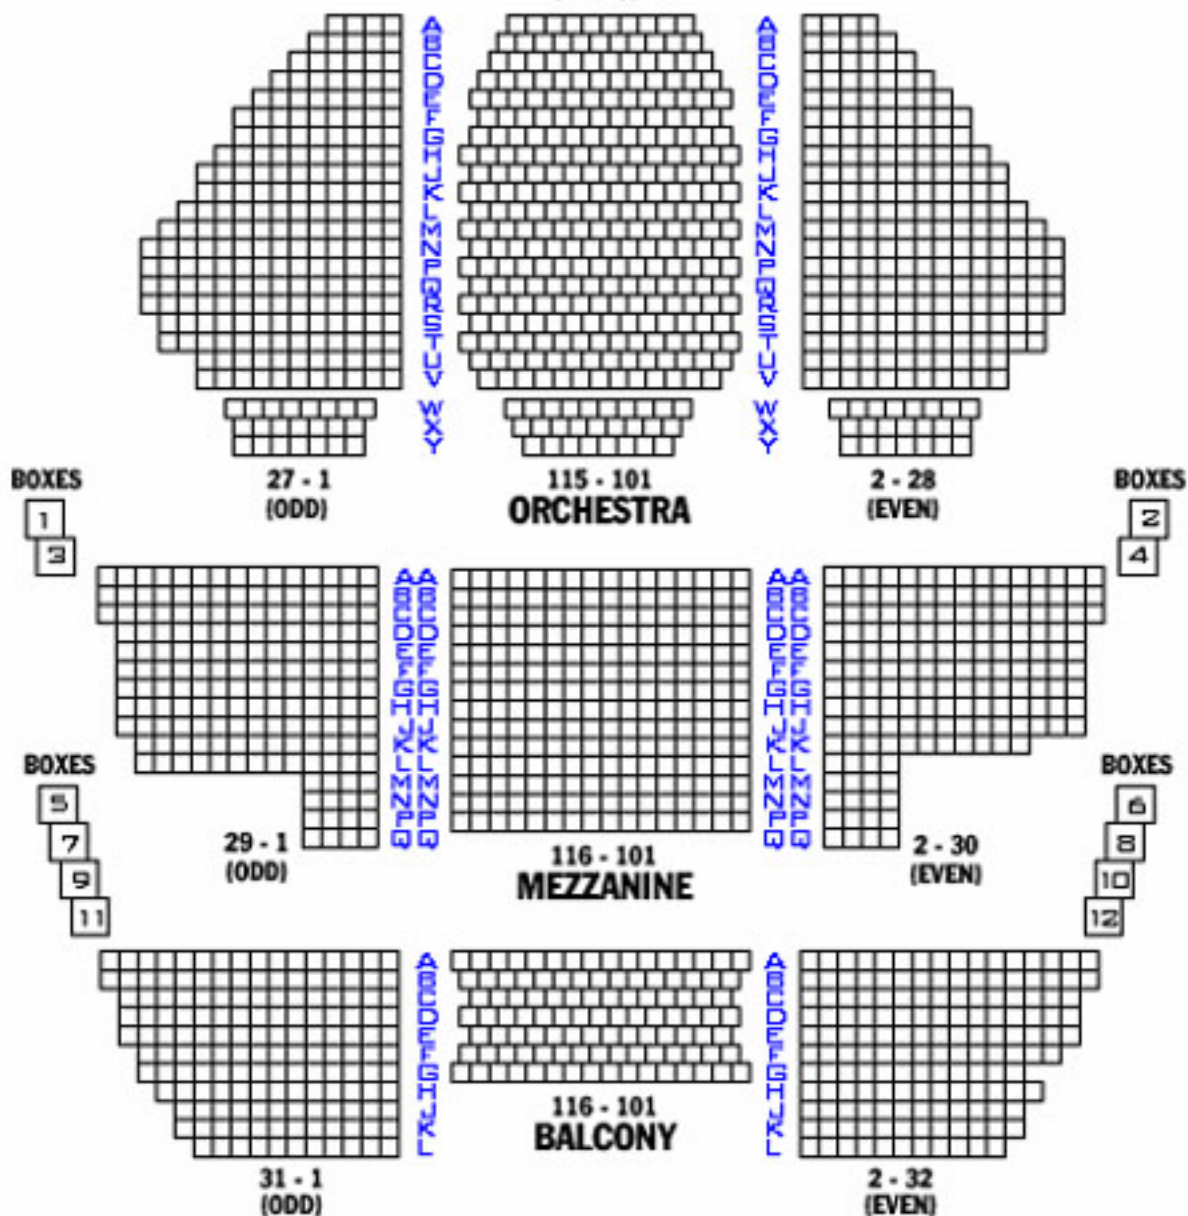

# NEW AMSTERDAM THEATRE

## STAGE

MEZZANINE ROW AA OVERHANGS ORCHESTRA ROW P  
BALCONY ROW A OVERHANGS MEZZANINE ROW DD