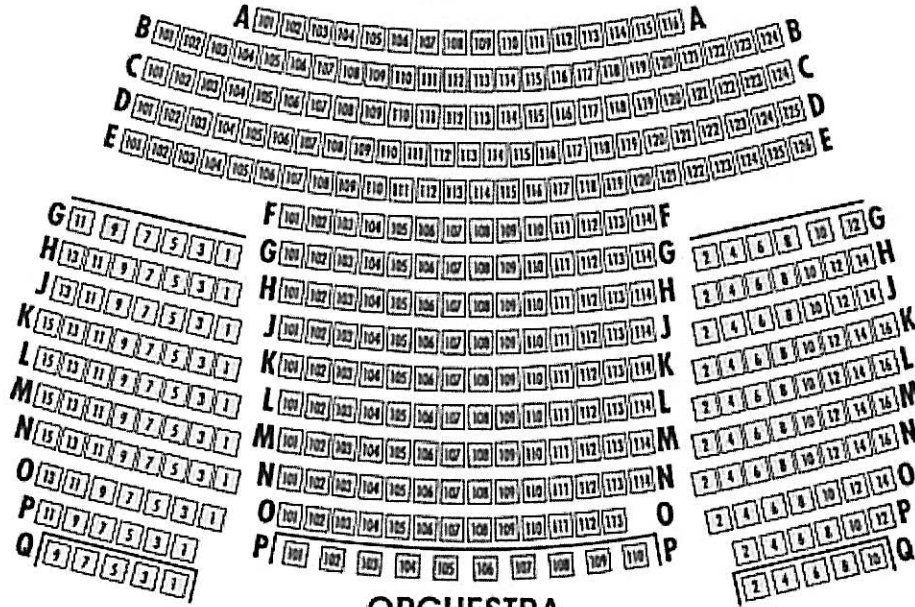

NEW WORLD STAGES

STAGE 3
499 SEATS

ORCHESTRA

MEZZANINE

MEZZANINE ROW A
OVERHANGS ORCHESTRA ROW K

WHEELCHAIR ACCESSIBLE

[BACK TO TOP](#)